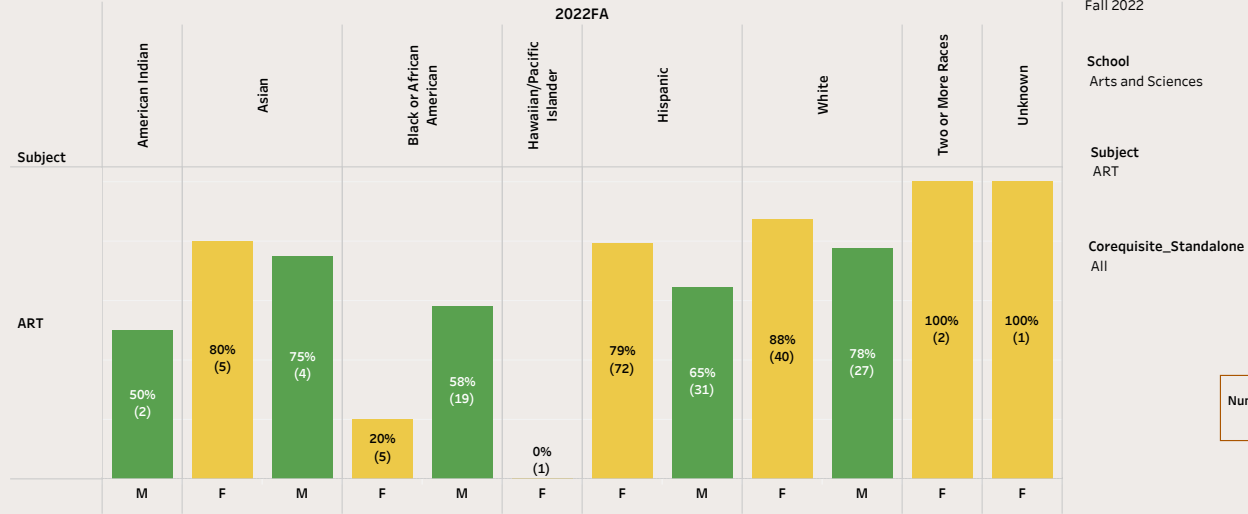

Course Success

Course Success Rate Trend

Course Success Rate By Student Group

Course Withdrawal Rates

Use the above tabs to navigate .

Course Success Rates: Last Five Years

Subject: BUS Course: All
 Course Delivery Mode: All Corequisite/Standalone: All

School
 Business and Technology

Subject
 BUS

Course
 All

Course Delivery Mode
 All

Corequisite_Standalone
 All

Numbers in parantheses indicate the total enrollment in that category

Course Success

Course Success Rate Trend

Course Success Rate By Student Group

Course Withdrawal Rates

Use the above tabs to navigate.
 Hover the cursor over a bar below to see the course level details for that category

Course Success Rates: ART

Numbers in parantheses indicate the total enrollment in that category

F - Female
 M - Male

Course Success

Course Success Rate Trend

Course Success Rate By Student Group

Course Withdrawal Rates

Use the above tabs to navigate.