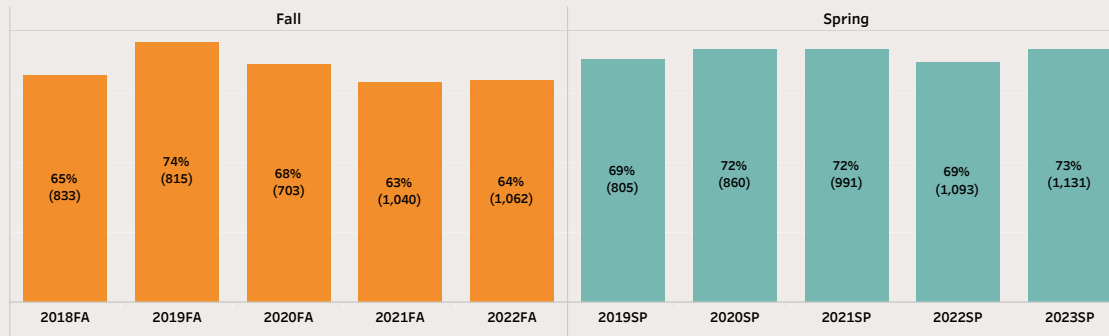

Course Success

Course Success Rate Trend

Course Success Rate By Student Group

Course Withdrawal Rates

Use the above tabs to navigate .

Course Success Rates: Last Five Years

Subject: BUS Course: All
 Course Delivery Mode: All Corequisite/Standalone: All

School
 Business and Technology

Subject
 BUS

Course
 All

Course Delivery Mode
 All

Corequisite_Standalone
 All

Numbers in parantheses indicate the total enrollment in that category

Course Success

Course Success Rate Trend

Course Success Rate By Student Group

Course Withdrawal Rates

Use the above tabs to navigate.
 Hover the cursor over a bar below to see the course level details for that category

Course Success Rates: ART