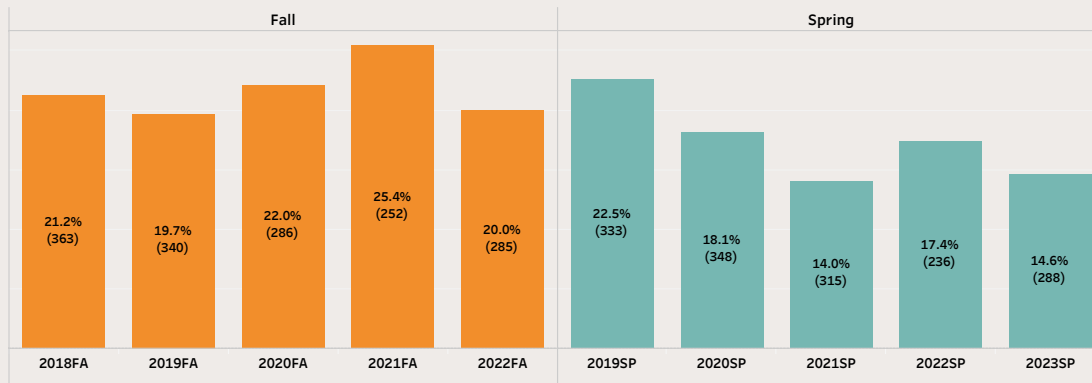

Course Success

Course Success Rate Trend

Course Success Rate By Student Group

Course Withdrawal Rates

Use the above tabs to navigate.

Course Withdrawal Rates: Last Five Years

Subject: ACC Course: All

Course Delivery Mode: All Corequisite/Standalone: Standalone