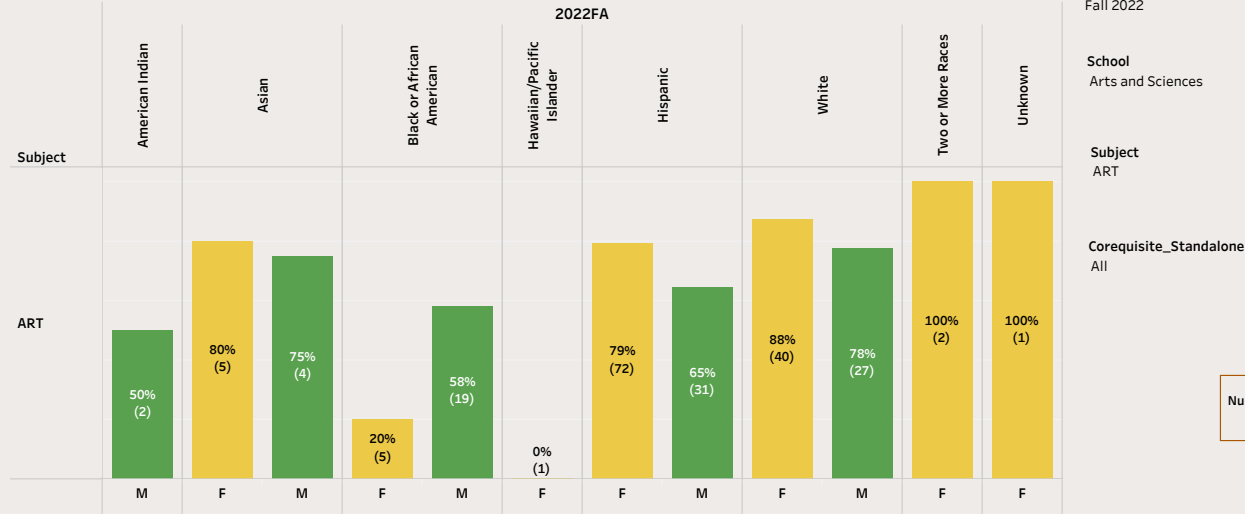

Course Success

Course Success Rate Trend

Course Success Rate By Student Group

Course Withdrawal Rates

Use the above tabs to navigate .

Course Success Rates: Last Five Years

Subject: ACC Course: All
Course Delivery Mode: All Corequisite/Standalone: All

School
Business and Technology

Subject
ACC

Course
All

Course Delivery Mode
All

Corequisite_Standalone
All

Numbers in parantheses indicate the total enrollment in that category

Course Success

Course Success Rate Trend

Course Success Rate By Student Group

Course Withdrawal Rates

Use the above tabs to navigate.
 Hover the cursor over a bar below to see the course level details for that category

Course Success Rates: ART

Numbers in parantheses indicate the total enrollment in that category

F - Female
 M - Male

Course Success

Course Success Rate Trend

Course Success Rate By Student Group

Course Withdrawal Rates

Use the above tabs to navigate.