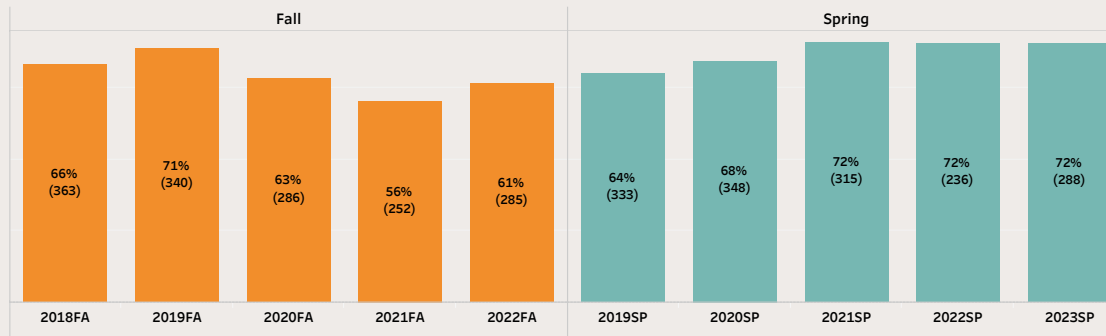

Course Success

Course Success Rate Trend

Course Success Rate By Student Group

Course Withdrawal Rates

Use the above tabs to navigate .

Course Success Rates: Last Five Years

Subject: ACC Course: All
Course Delivery Mode: All Corequisite/Standalone: All

School
Business and Technology

Subject
ACC

Course
All

Course Delivery Mode
All

Corequisite_Standalone
All

Numbers in parantheses indicate the total enrollment in that category

Course Success

Course Success Rate Trend

Course Success Rate By Student Group

Course Withdrawal Rates

Use the above tabs to navigate.
 Hover the cursor over a bar below to see the course level details for that category

Course Success Rates: ART