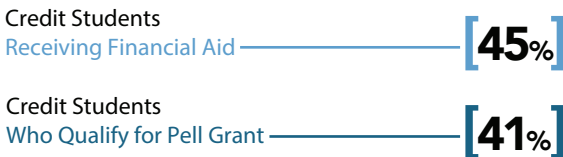

[DEMOGRAPHICS] HSI HISPANIC-SERVING INSTITUTION

Race/Ethnicity: Fall 2021 Students

Headcount Enrollment: All Students

Financial Aid: Fall 2021 Students

[RETENTION]

Fall to Fall retention rate of first time students

LAUNCH of Retention Alert 2.0

[RETENTION] cont.

Fall to Fall Retention Rates of First Time Students: Comparison between Fall 19 and Fall 20 Cohorts

[OUTCOMES]

3 Year Graduation rate of First Time Full Time students