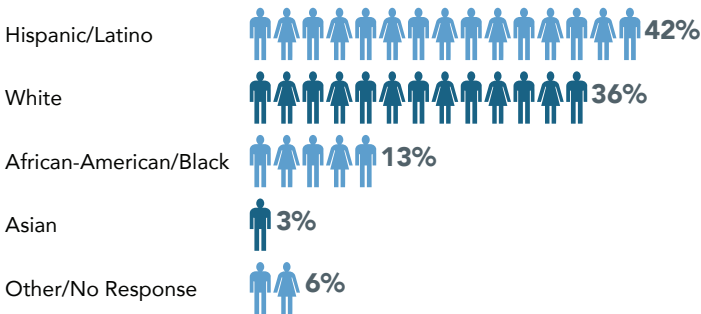

[DEMOGRAPHICS] HSI HISPANIC-SERVING INSTITUTION

Race/Ethnicity: Fall 2021 Students

Headcount Enrollment: All Students

Financial Aid: Fall 2021 Students

[RETENTION]

Fall to Fall retention rate of first time students

LAUNCH of Retention Alert 2.0

[RETENTION] cont.

Fall to Fall Retention Rates of First Time Students: Comparison between Fall 19 and Fall 20 Cohorts

[OUTCOMES]

3 Year Graduation rate of First Time Full Time students