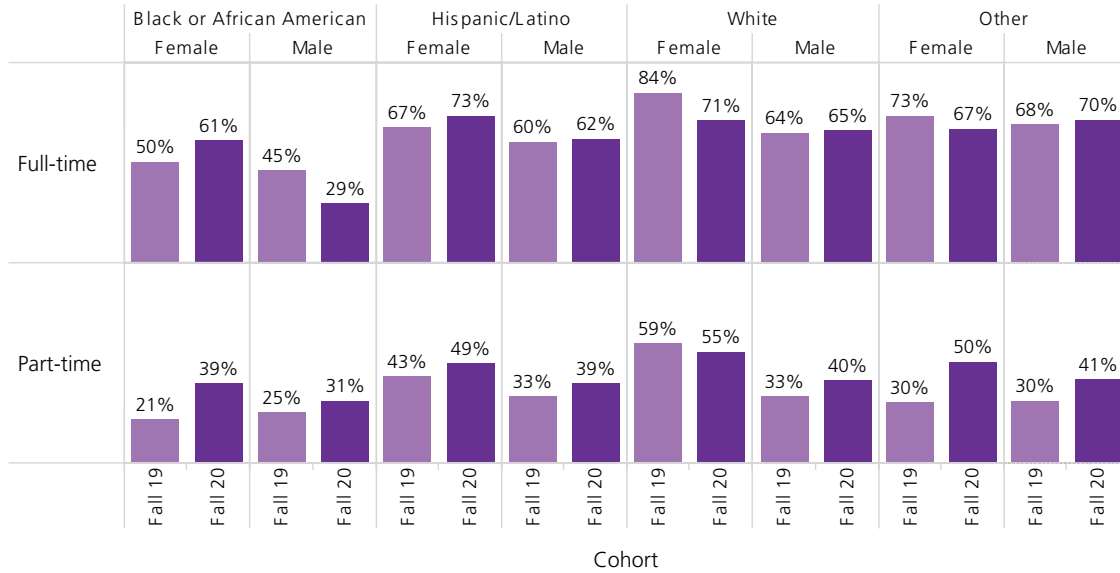

[DEMOGRAPHICS] HSI HISPANIC-SERVING INSTITUTION

Race/Ethnicity: Fall 2021 Students

Headcount Enrollment: All Students

Financial Aid: Fall 2021 Students

[RETENTION]

Fall to Fall retention rate of first time students

LAUNCH of Retention Alert 2.0

[RETENTION] cont.

Fall to Fall Retention Rates of First Time Students: Comparison between Fall 19 and Fall 20 Cohorts

[OUTCOMES]

3 Year Graduation rate of First Time Full Time students