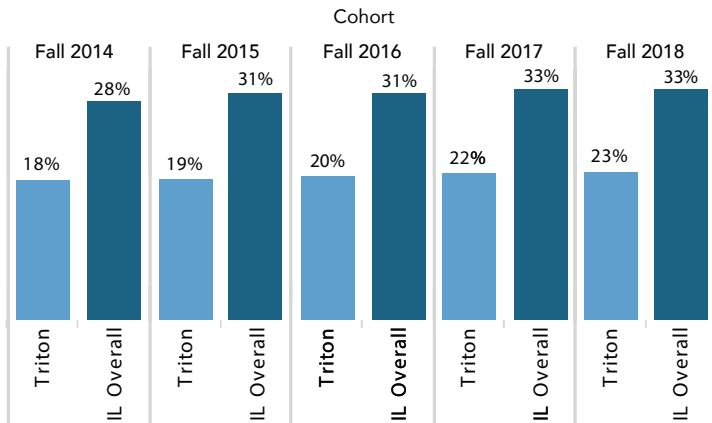

[DEMOGRAPHICS] HSI HISPANIC-SERVING INSTITUTION

Race/Ethnicity: Fall 2021 Students

Headcount Enrollment: All Students

Financial Aid: Fall 2021 Students

[RETENTION]

Fall to Fall retention rate of first time students

LAUNCH of Retention Alert 2.0

[RETENTION] cont.

Fall to Fall Retention Rates of First Time Students: Comparison between Fall 19 and Fall 20 Cohorts

[OUTCOMES]

3 Year Graduation rate of First Time Full Time students