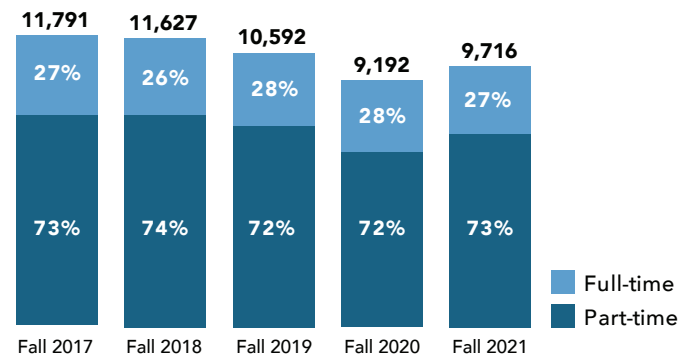

[DEMOGRAPHICS] HSI HISPANIC-SERVING INSTITUTION

Race/Ethnicity: Fall 2021 Students

Headcount Enrollment: All Students

Financial Aid: Fall 2021 Students

[RETENTION]

Fall to Fall retention rate of first time students

LAUNCH of Retention Alert 2.0

[RETENTION] cont.

Fall to Fall Retention Rates of First Time Students: Comparison between Fall 19 and Fall 20 Cohorts

[OUTCOMES]

3 Year Graduation rate of First Time Full Time students