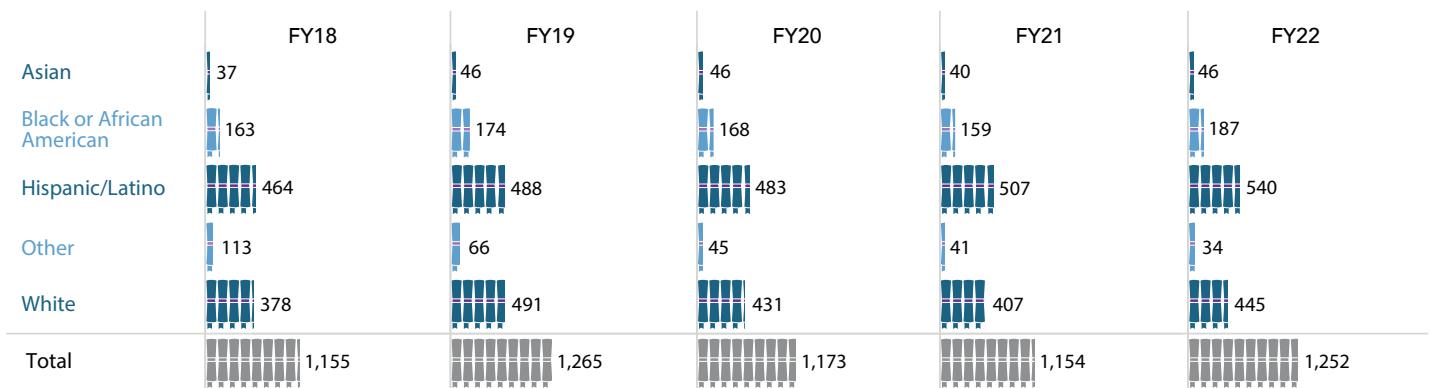

Number of Completers

Source: IPEDS, Triton ODS Reporting Database