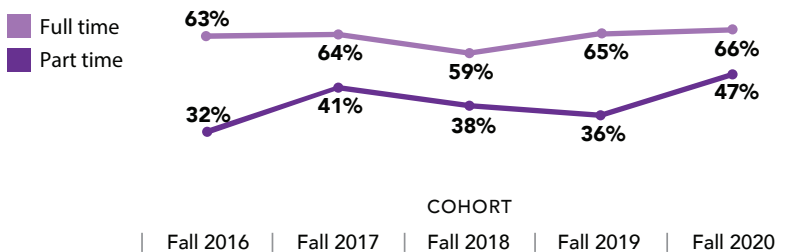

[DEMOGRAPHICS] HSI HISPANIC-SERVING INSTITUTION

Race/Ethnicity: Fall 2021 Students

Headcount Enrollment: All Students

Financial Aid: Fall 2021 Students

[RETENTION]

Fall to Fall retention rate of first time students

LAUNCH of Retention Alert 2.0

[RETENTION] cont.

Fall to Fall Retention Rates of First Time Students: Comparison between Fall 19 and Fall 20 Cohorts

[OUTCOMES]

3 Year Graduation rate of First Time Full Time students