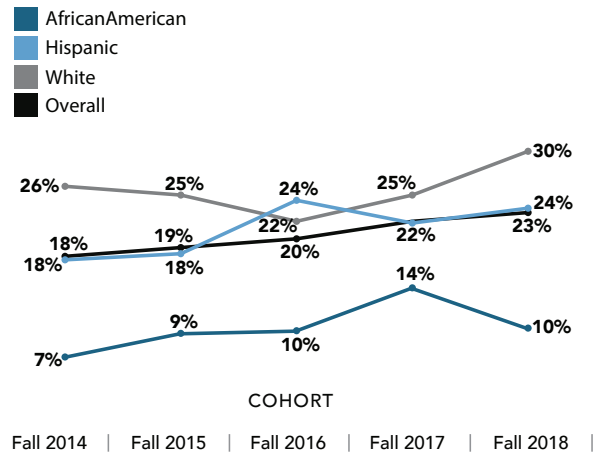

Achievement Gap in Graduation Rate